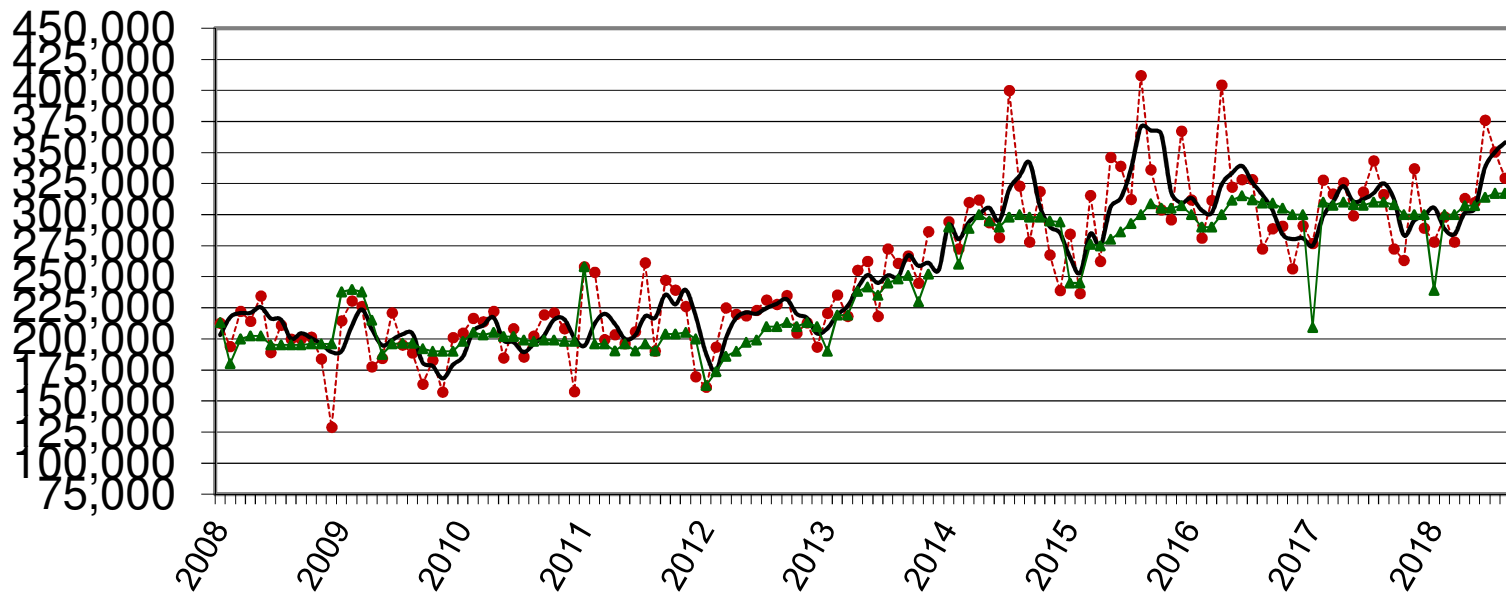

Terrace Single Family Residential Sale Price

---●--- Actual

— 3 Month Avg

—▲— Median