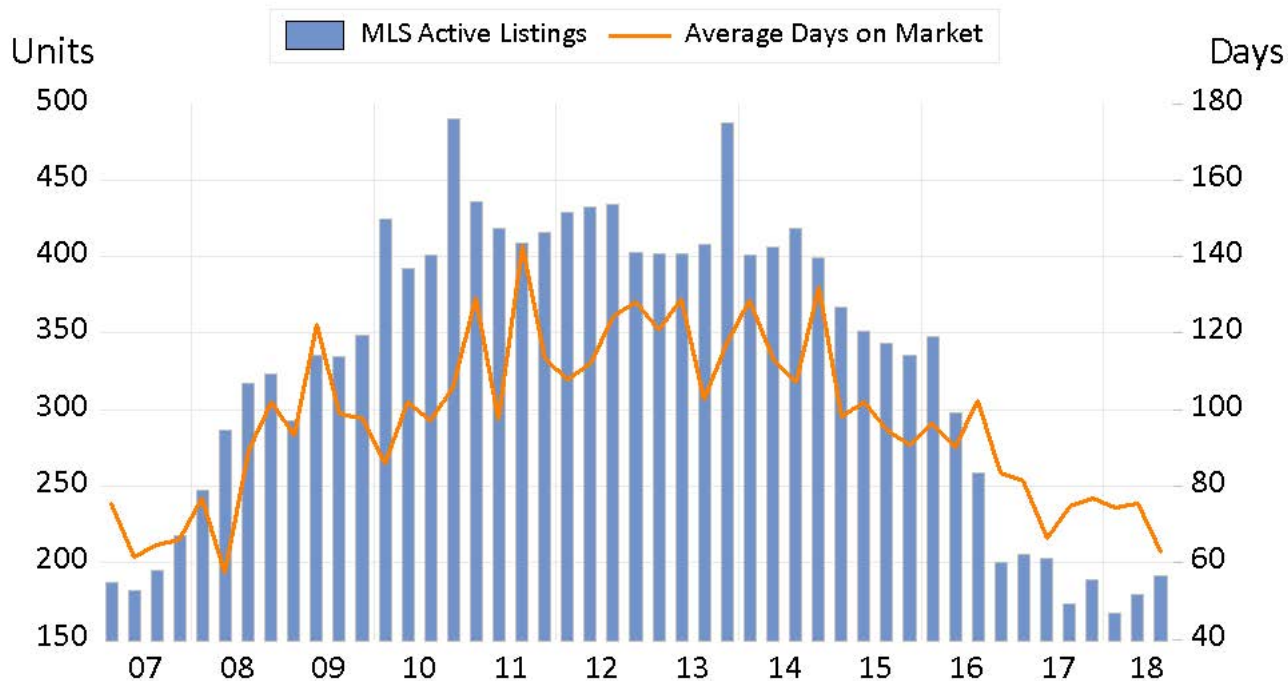

100 Mile House

Source: BC Northern Real Estate Board, BCREA Economics. All data is quarterly and seasonally adjusted