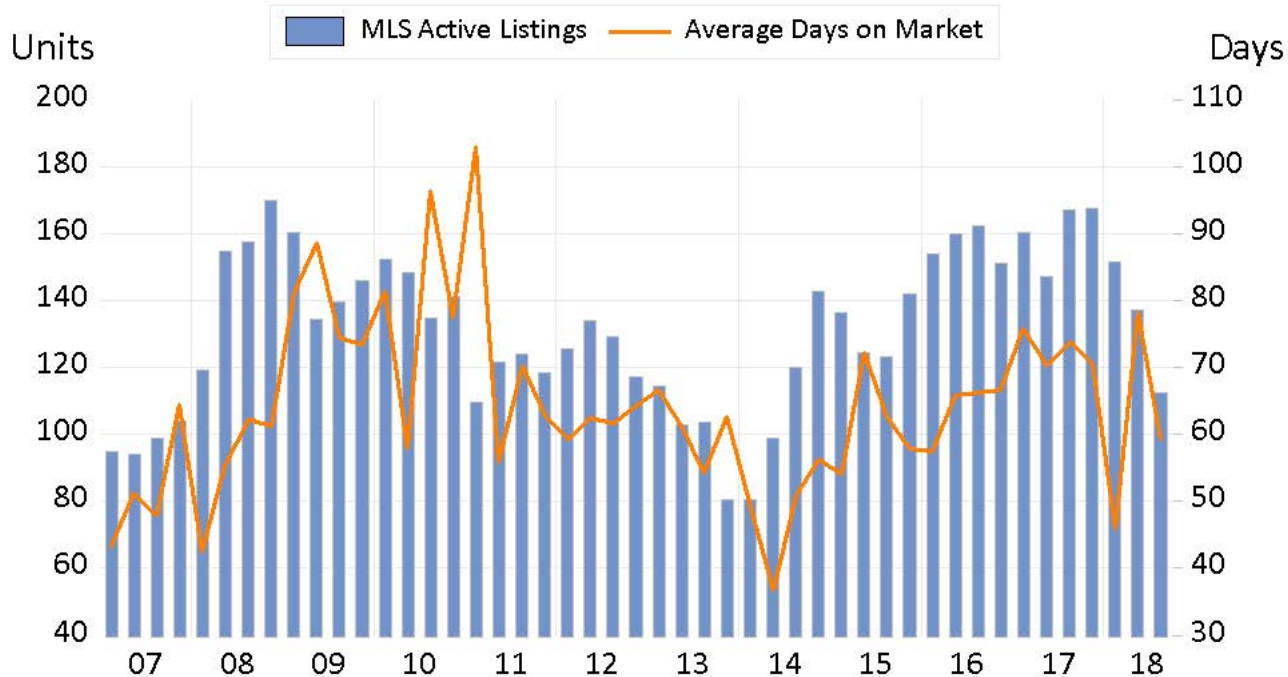

Terrace

Source: BC Northern Real Estate Board, BCREA Economics. All data is quarterly and seasonally adjusted