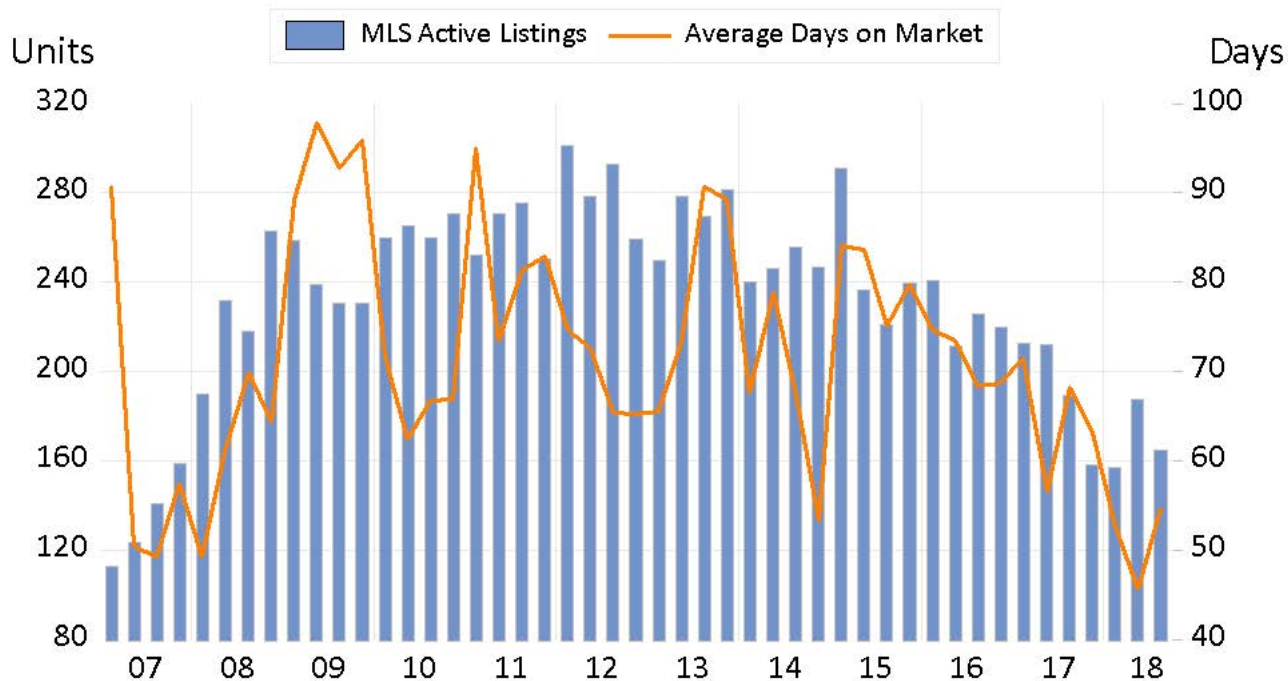

Williams Lake

Source: BC Northern Real Estate Board, BCREA Economics. All data is quarterly and seasonally adjusted